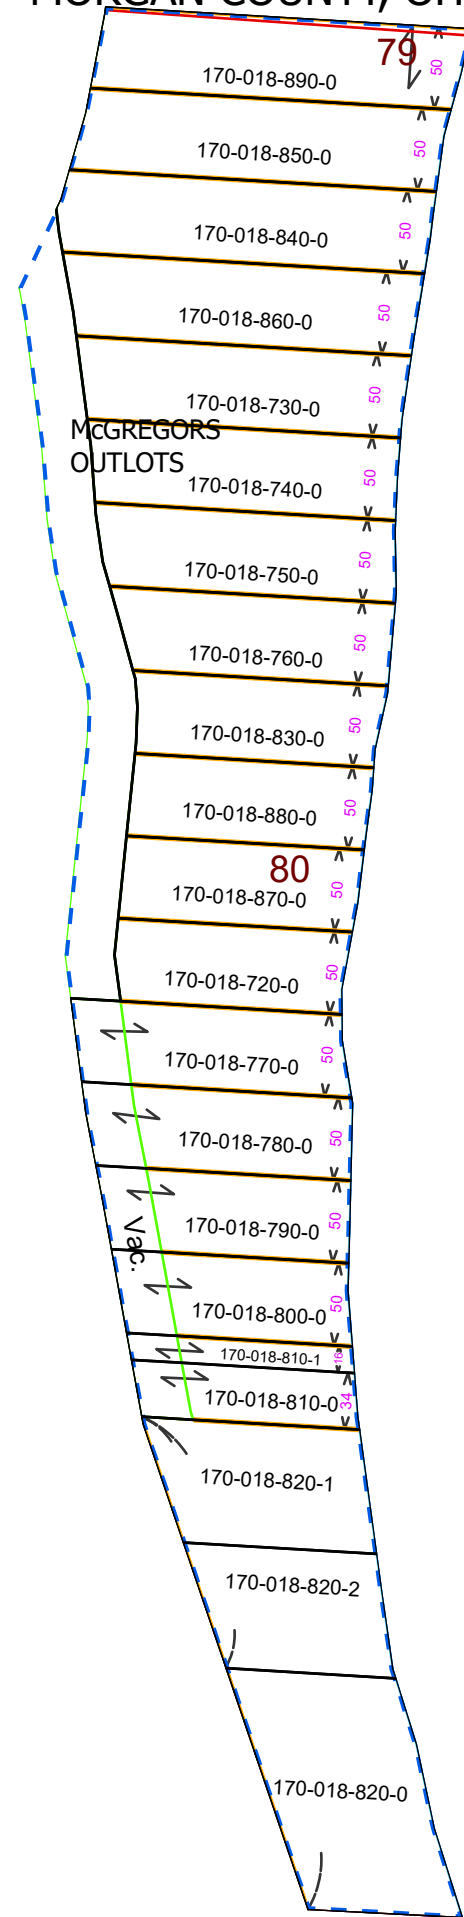

MORGAN COUNTY, OHIO

Boundaries	
Type	
—	County
- - -	Hidden
—	Hydro
—	Parcel
—	ROW
—	Section
—	Lot
....	<all other values>

08/10/2020

McGREGORS OUTLOTS WINDSOR TWP, R-11, T-9, LOT 80 & 81

PIN	Owner	LegalDescr	VOL	PAGE	Acres
170-018-730-0	BELL SHAWN D AND MERANDA K	MCGREGOR'S	OR231	3819	0
170-018-720-0	BRANSCOMB THOMAS D	MCGREGOR'S	D.V 159	543	0
170-018-760-0	FAIRCHILD SAMUEL RAYMOND III & MARY KAYE TRUSTEE	MCGREGOR'S	OR218	546	0
170-018-830-0	FAIRCHILD SAMUEL RAYMOND III & MARY KAYE TRUSTEES	MCGREGOR'S	OR218	544	0
170-018-820-2	FAIRCHILD SAMUEL RAYMOND III & MARY KAYE TRUSTEES	OUT LOT 18 NORTH	OR218	544	0
170-018-890-0	JORDAN JOHN A & TINA M	MCGREGOR'S	OR224	114	0
170-018-850-0	MATTOX FREDERICK A	MCGREGOR'S	OR225	1248	0
170-018-840-0	MATTOX FREDERICK A	MCGREGOR'S	OR225	1248	0
170-018-810-1	RAILE JOHN E & MARGARET A	MCGREGOR'S	OR221	835	0
170-018-800-0	RAILE JOHN E & MARGARET A	MCGREGOR'S	OR221	835	0
170-018-790-0	RAILE JOHN E & MARGARET A	MCGREGOR'S	OR221	835	0
170-018-750-0	RAILE JOHN E & MARGARET A	MCGREGOR'S	D.V 133	205	0
170-018-740-0	RAILE JOHN E & MARGARET A	MCGREGOR'S	D.V 133	205	0
170-018-820-1	RAILE MARGARET ANNE	OUT LOT 18 NORTH	OR221	835	0
170-018-820-0	THOMPkins DWIGHT H & EILEEN	MCGREGOR'S			0
170-018-810-0	THOMPkins DWIGHT H & EILEEN	MCGREGOR'S	OR72	489	0
170-018-880-0	TOMPkins DANIEL D & MIRIAM L	MCGREGOR'S	OR72	489	0
170-018-870-0	TOMPkins DANIEL D & MIRIAM L	MCGREGOR'S	OR72	489	0
170-018-780-0	TOMPkins DANIEL D & MIRIAM L	MCGREGOR'S	OR72	489	0
170-018-770-0	TOMPkins DANIEL D & MIRIAM L	MCGREGOR'S	OR72	489	0
170-014-830-0	TOMPkins DWIGHT H & ELSIE E	R11 T09 S00 FR 80	OR133	789	12.1
170-018-860-0	WHITEHEAD WILLIAM & WILLIAM WAYNE III	MCGREGOR'S	OR229	2947	0